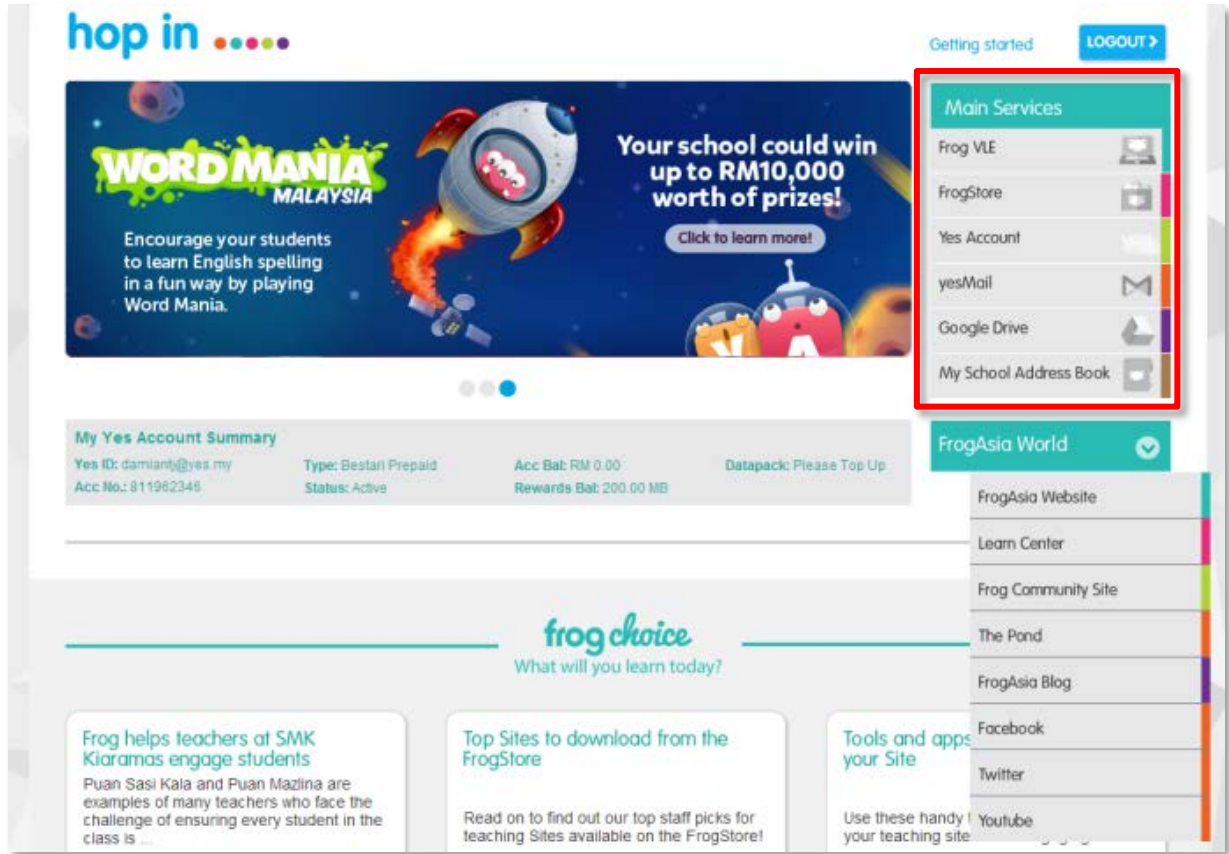

Section 1.0.2: The hop in Portal

Welcome to the hop in portal, a one-stop dashboard for you to access all your 1BestariNet services, benefits and other great resources, articles and content.

Main Services		
Frog VLE		The Frog VLE is an award-winning, cloud-based virtual learning platform that enhances the education experience for teachers, students and parents.
FrogStore		The FrogStore is a one-stop shop for every teacher's and student's educational needs, where everything you need for learning is just a click away!
Yes Account		Your 1BestariNet Yes ID gives you unlimited free access to the Frog VLE through the Yes 4G network anytime, anywhere!
yesMail		Powered by Google and Google Apps for Education, yesMail enables you to easily share and collaborate through the cloud.
Google Drive		Access Google Drive with your 1BestariNet Yes ID, enabling you to access your work and assignments anywhere with free 30 GB of cloud storage.
My School Address Book		Everyone now has quick and easy access to contact the people that matter most through their yesMail.